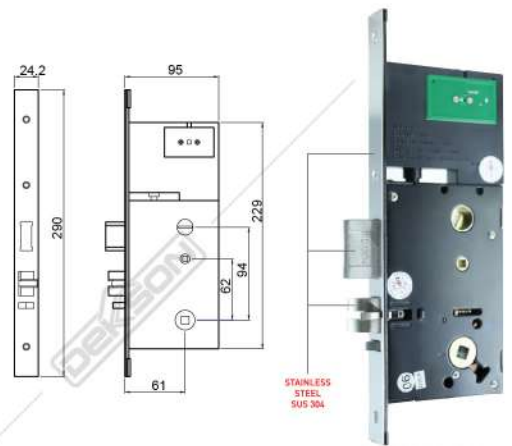

Specifications

STAINLESS STEEL SUS 304