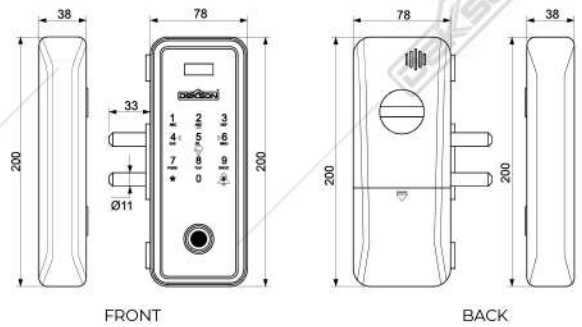

### Specifications

**CONVENIENCE AT YOUR HAND**

Unlock from up to 10 meters using remote control (Sold Separately)

**DISPLAY SCREEN**  
OLED 0.96" with clear and bright display

**NUMERIC TOUCHPAD**  
Capacitive touch key with LED backlight  
Beautiful and durable for a comfortable operation