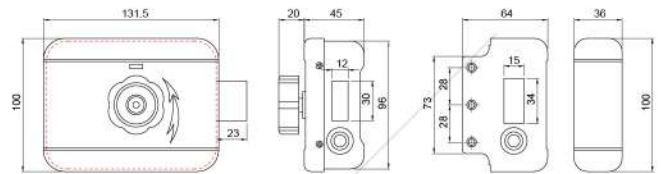

BACK

Features

Battery Power
AAA Alkaline
4 pcs

Low Power
Warning
(Micro USB
backup power)

Access Sharing

Anti Peeping
Code

Unlock
History

Long Range
Mobile Phone
Lock System

Real Time
Notification
Records