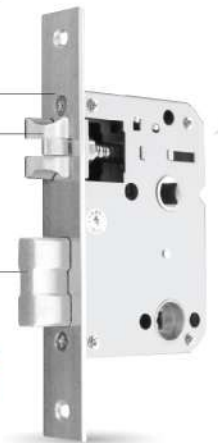

STAINLESS
STEEL
SUS 304