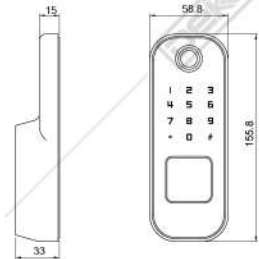

Specifications

FRONT