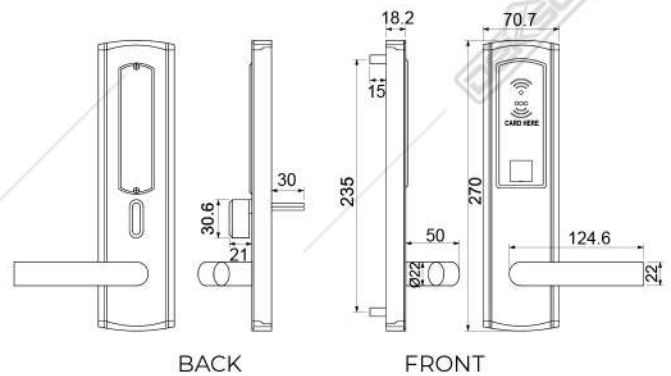

Specifications