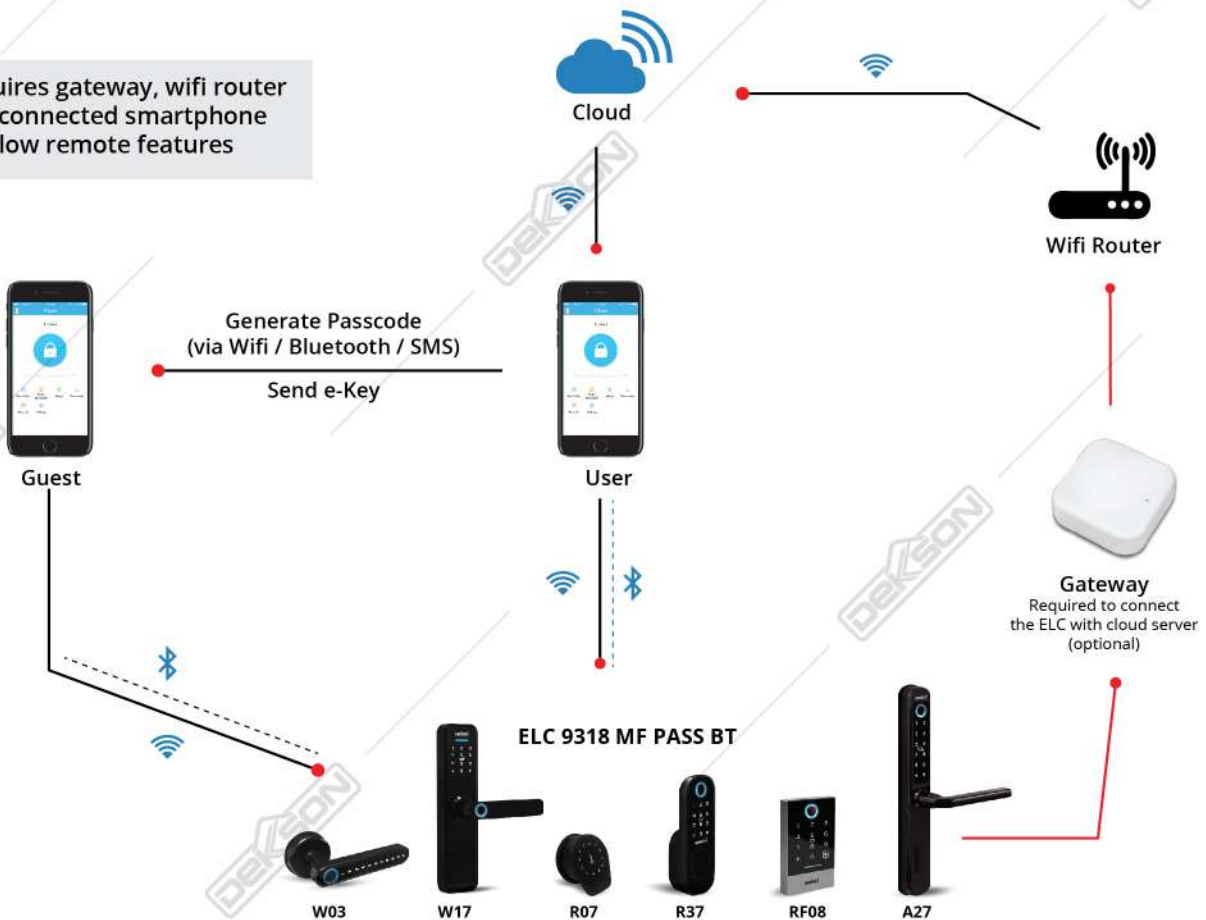

### DATA RECORD

**Access Record**  
All access is recorded by the apps.

### REMOTE ACCESS

- Open lock through smartphone from anywhere on earth.
- Lock setting can be managed remotely, without the need to even touch the lock.

Requires gateway, wifi router and connected smartphone to allow remote features