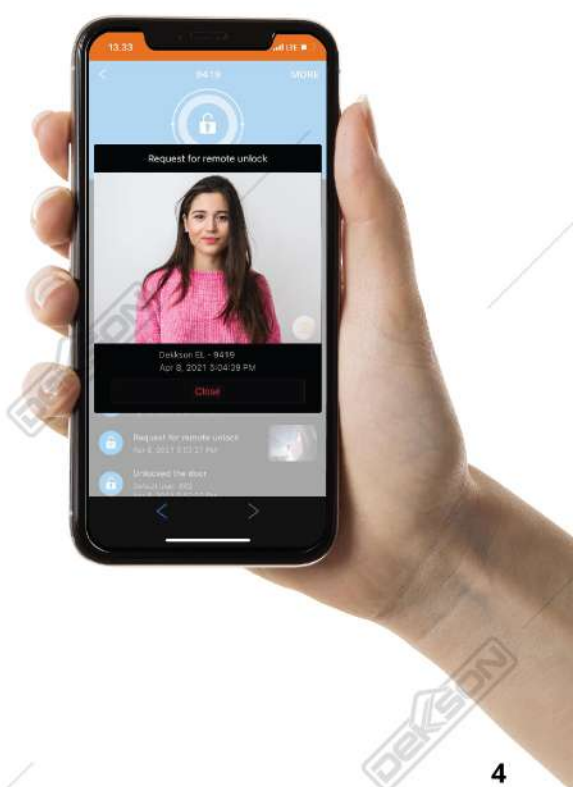

### Features

Lithium Battery  
(Rechargeable)

Low Power Warning  
(Micro USB backup power)

Digital Door View

Anti Peeping Code

Unlock History

Doorbell

Auto & Manual Locking System

# ELECTRONIC LOCK