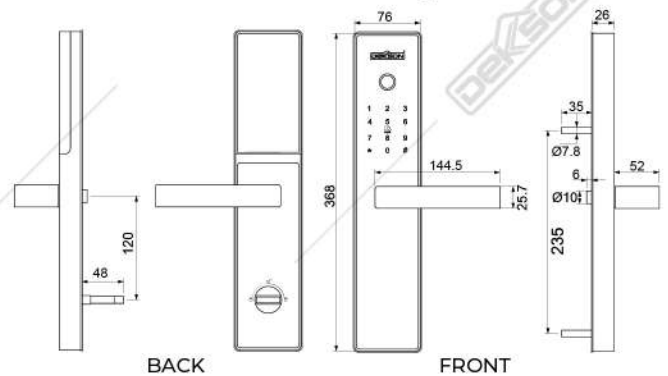

Specifications