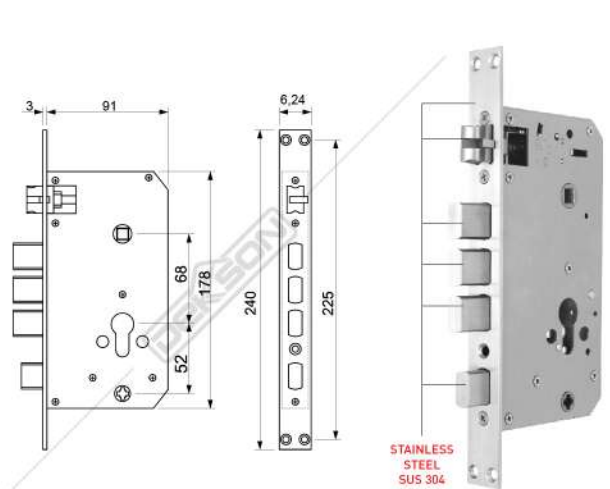

Specifications