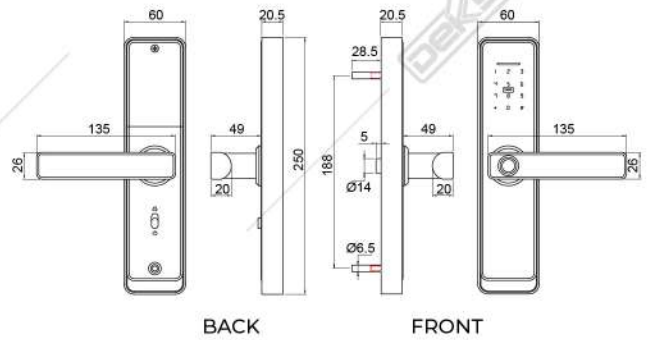

Specifications

BACK

FRONT

Features

Battery Power
AAA Alkaline
4 pcs

Low Power
Warning
(Micro USB
backup power)

Turn up
handle
for lock

Anti Peeping
Code

Unlock
History

Long Range
Mobile Phone
Lock System

Access Sharing

Real Time
Notification
Records