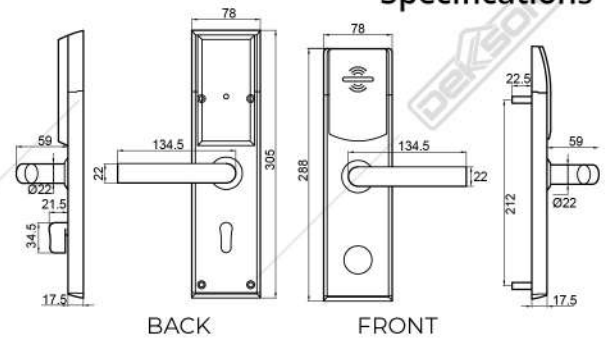

Specifications