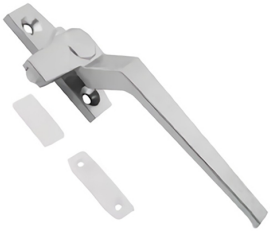

GH-02 BLACK

GH-04 BLACK

CLIP SEAL

CLEAP SEAL H
(10/12MM)

CLEAP SEAL H BLACK
(10/12MM)

CLEAP SEAL BULAT
(10/12MM)

CLEAP SEAL MAGNETIC
(10/12MM)

CASEMENT HANDLE