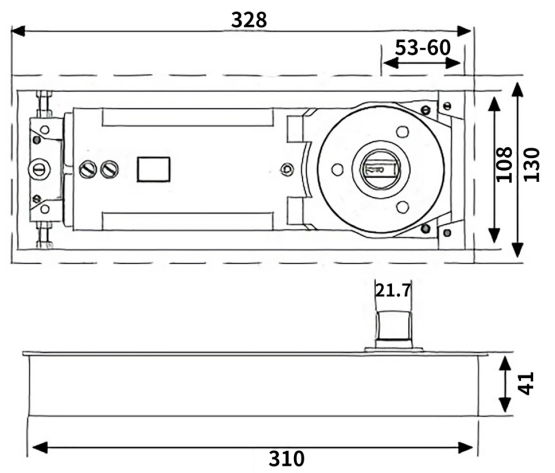

PATCH FITTING

FLOOR HINGE

GLASS SPIDER