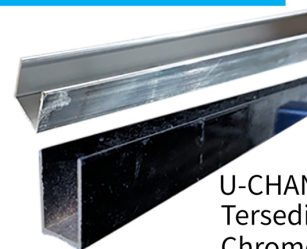

SH-01 (GW) Black
Kaca Ke Tembok

SH-02 (G) Black
Kaca Ke Kaca

ADVERTISING SCREW

Tersedia:
19 X 30 MM SSS
25 X 30 MM SSS
30 X 40 MM SSS

PIPA STAINLESS

PIPA STAINLESS
SILVER

PIPA STAINLESS
BLACK

U-CHANNEL