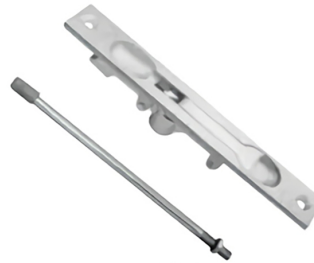

GH-02 BLACK

GH-04 BLACK

CLIP SEAL

CLEAP SEAL H
(10/12MM)

CLEAP SEAL H BLACK
(10/12MM)

CLEAP SEAL BULAT
(10/12MM)

CLEAP SEAL MAGNETIC
(10/12MM)

CASEMENT HANDLE

CH TC HL-11 R/L
Tersedia:
Black
Silver
White

CH TC HL-11 R/L
BROWN WOOD

CH TC HL-11 R/L
LIGHT WOOD

KUNCI SLIDING

KS TC RA6
Tersedia:
Brown
White

CRESCENT LOCK

CL TC 330
Tersedia:
BA
WPC

CL TC 310
Tersedia:
BA
WPC
Silver

FLUSH BOLT

FB-04
Tersedia:
Silver
Black
White

FB-02
Tersedia:
Silver
Black
White

RODA PINTU SLIDING DAN JENDELA

RSW WW-33

RSD WW-01

RSD RED

STAINLESS STEEL BALUSTRADE